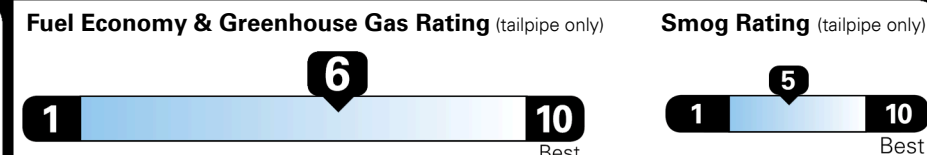

EPA DOT Fuel Economy and Environment

Gasoline Vehicle

Fuel Economy

28 MPG
combined city/hwy

25 MPG
city

35 MPG
highway

3.6 gallons per 100 miles

Large Cars range from 14 to 104 MPG. The best vehicle rates 136 MPGe.

You save $250
in fuel costs over 5 years compared to the average new vehicle.

Annual fuel cost $1,300